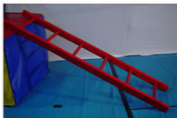

Triple Seat

Preschool Ladders

Wooden, bright colors
6' long x 18" wide
Develops coordination & strength

Wooden Preschool Ladders

4' Ladder

5' Ladder

6' Ladder

Available in a variety of colors and combinations

The Sling Machine

- Sling Machine boomerangs into an exhilarating ride
- Velcro shoulder harness for quick, totally safe launching
- Padded launching handle
- Multiple commercial bungees to accommodate up to 120 pounds—add or subtract cords to handle any gymnast
- 360° ceiling mount swivels
- Switch chair to belt/harness to become a training tool for back handsprings, etc.

Sling Machine Price List

Sling Machine

- Includes: 24" extension for preschool use, two 360° ceiling mount swivels, Installation & Use Instructions

Easily converts to a belt/harness spotting system

Make-a-Mountain

Use individually, or assemble your own preschool mountain
Builds from a triangle to hexagon (6 wall) mountain with roofs
Non-marring, non-skidding rubber hooks for stability
Brightly colored individual panels
Velcro together for stability
Smooth rocks encourage kids to "climb the mountain"